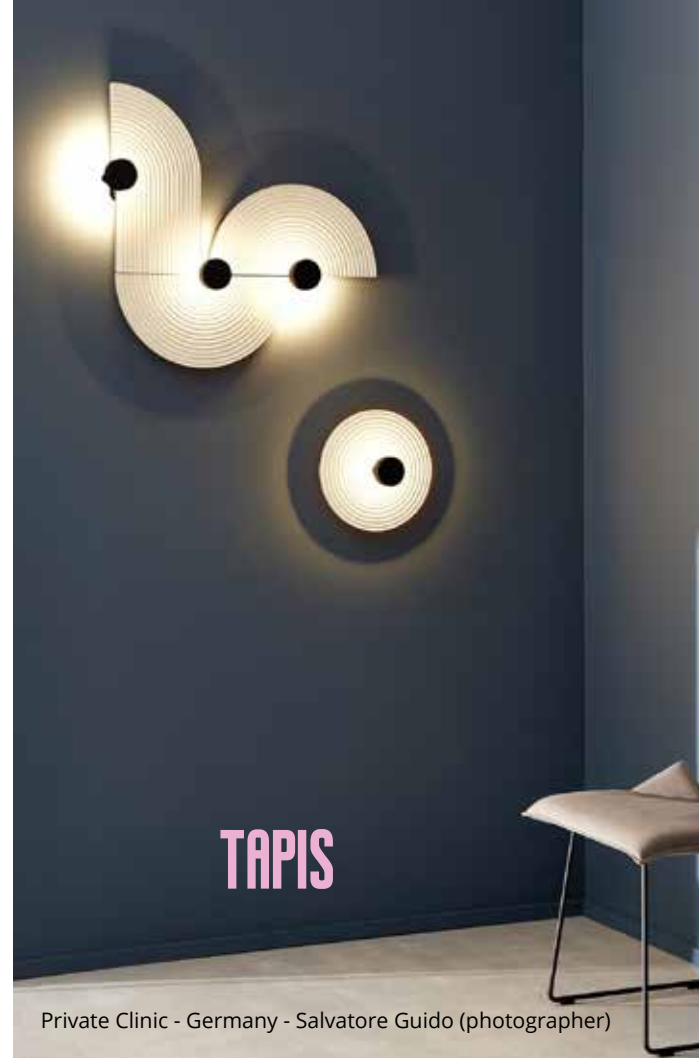

MICK

NET

TAPIS

WETRO

SHIEK

ROOMOR