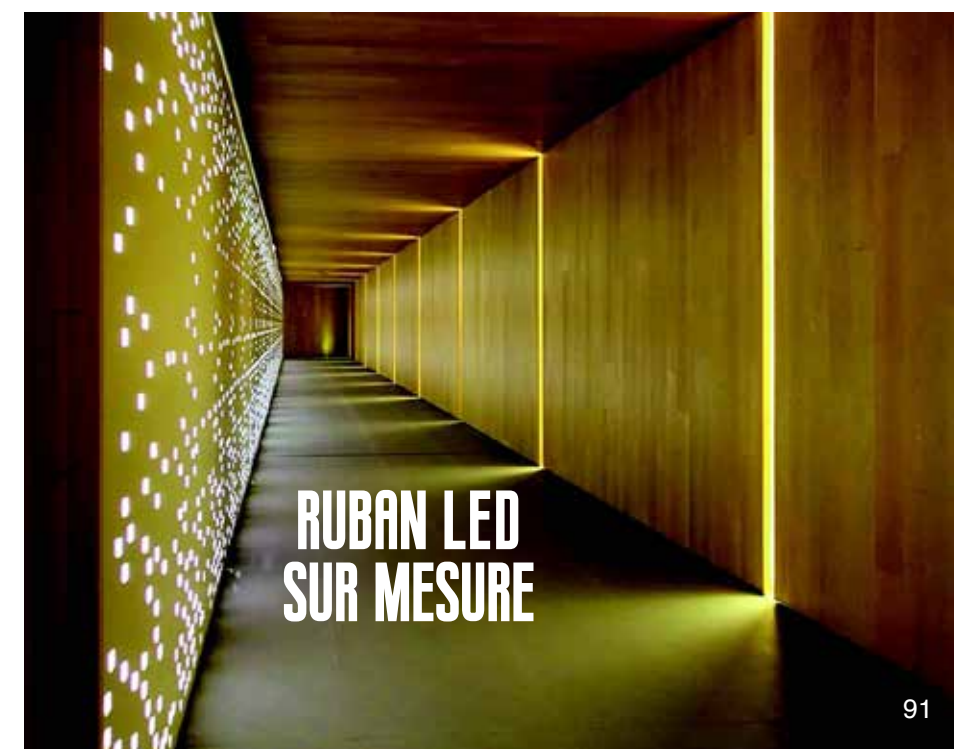

LUCIDREAM

BALDOR

EKTOR

LINÉO

TUBULAR

BARENTINO

**RUBAN LED
SUR MESURE**

CONFIDENCE by **Lucibel**