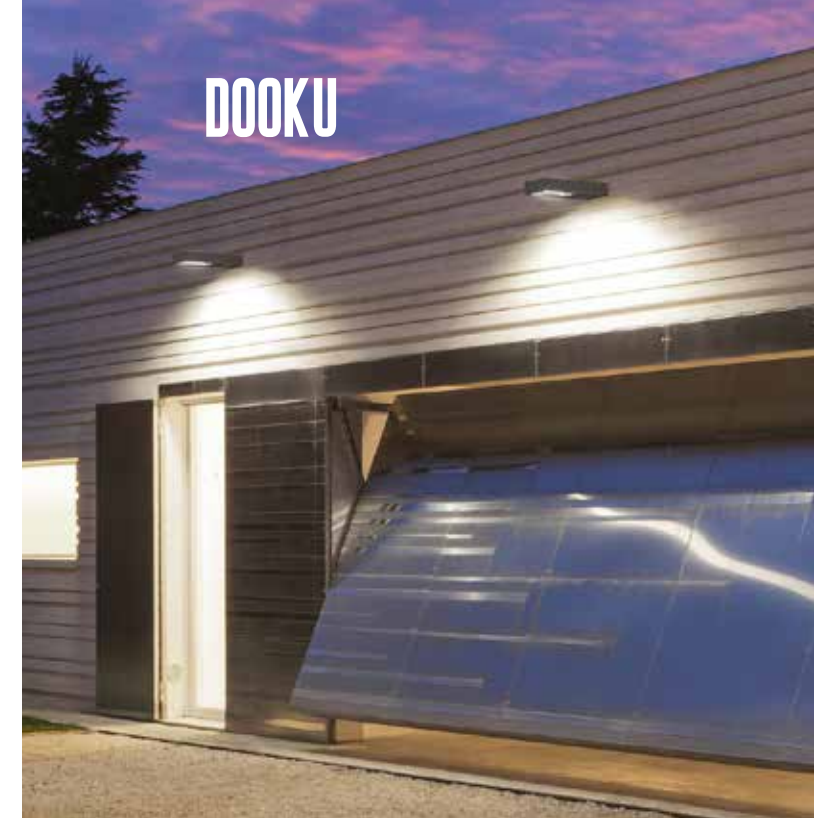

FLOS
flos.com

MILE

PERSEO

DOOKU

LEILA

FRANCO

CASTING

CLIMBER