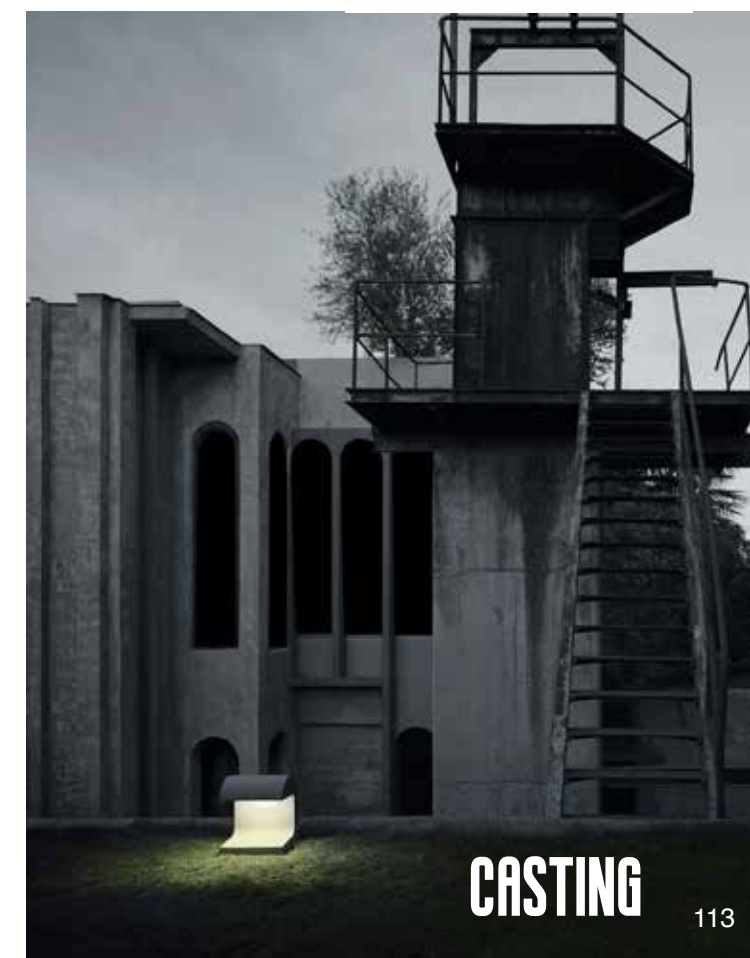

FRANCO

CASTING

CLIMBER

WALLSTICK

LANDLORD

IC LIGHT

K'TRIBE

CAULE